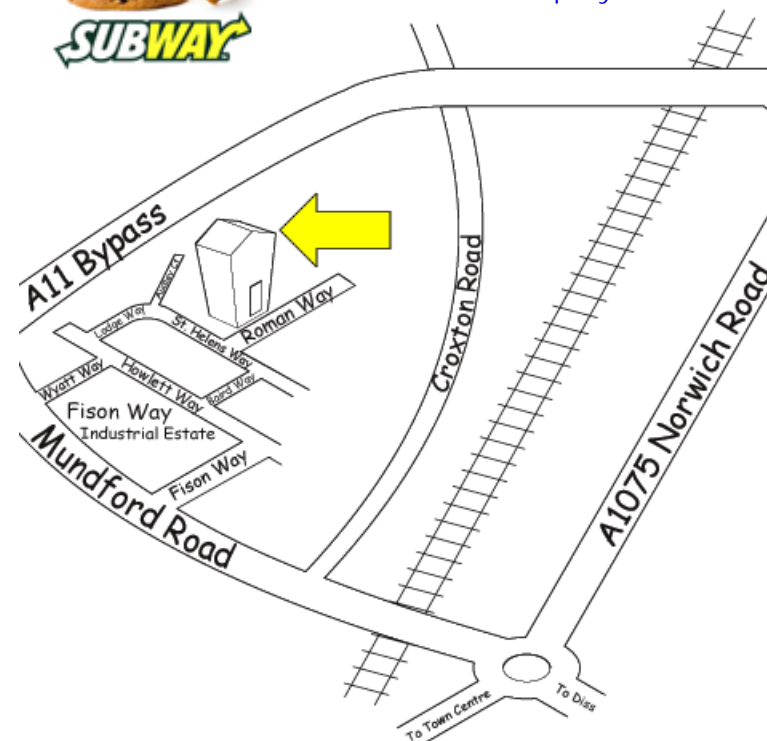

Chocolate chip, double chocolate chip, rainbow, white chocolate and macadamia nut, oatmeal and raisin

Fun2play Ltd
9 Roman Way
Fison Way Ind. Est.
Thetford, Norfolk
IP24 1XB

Tel: 01842 762600 / 07557 121178
Email: info@fun2play.ltd.uk